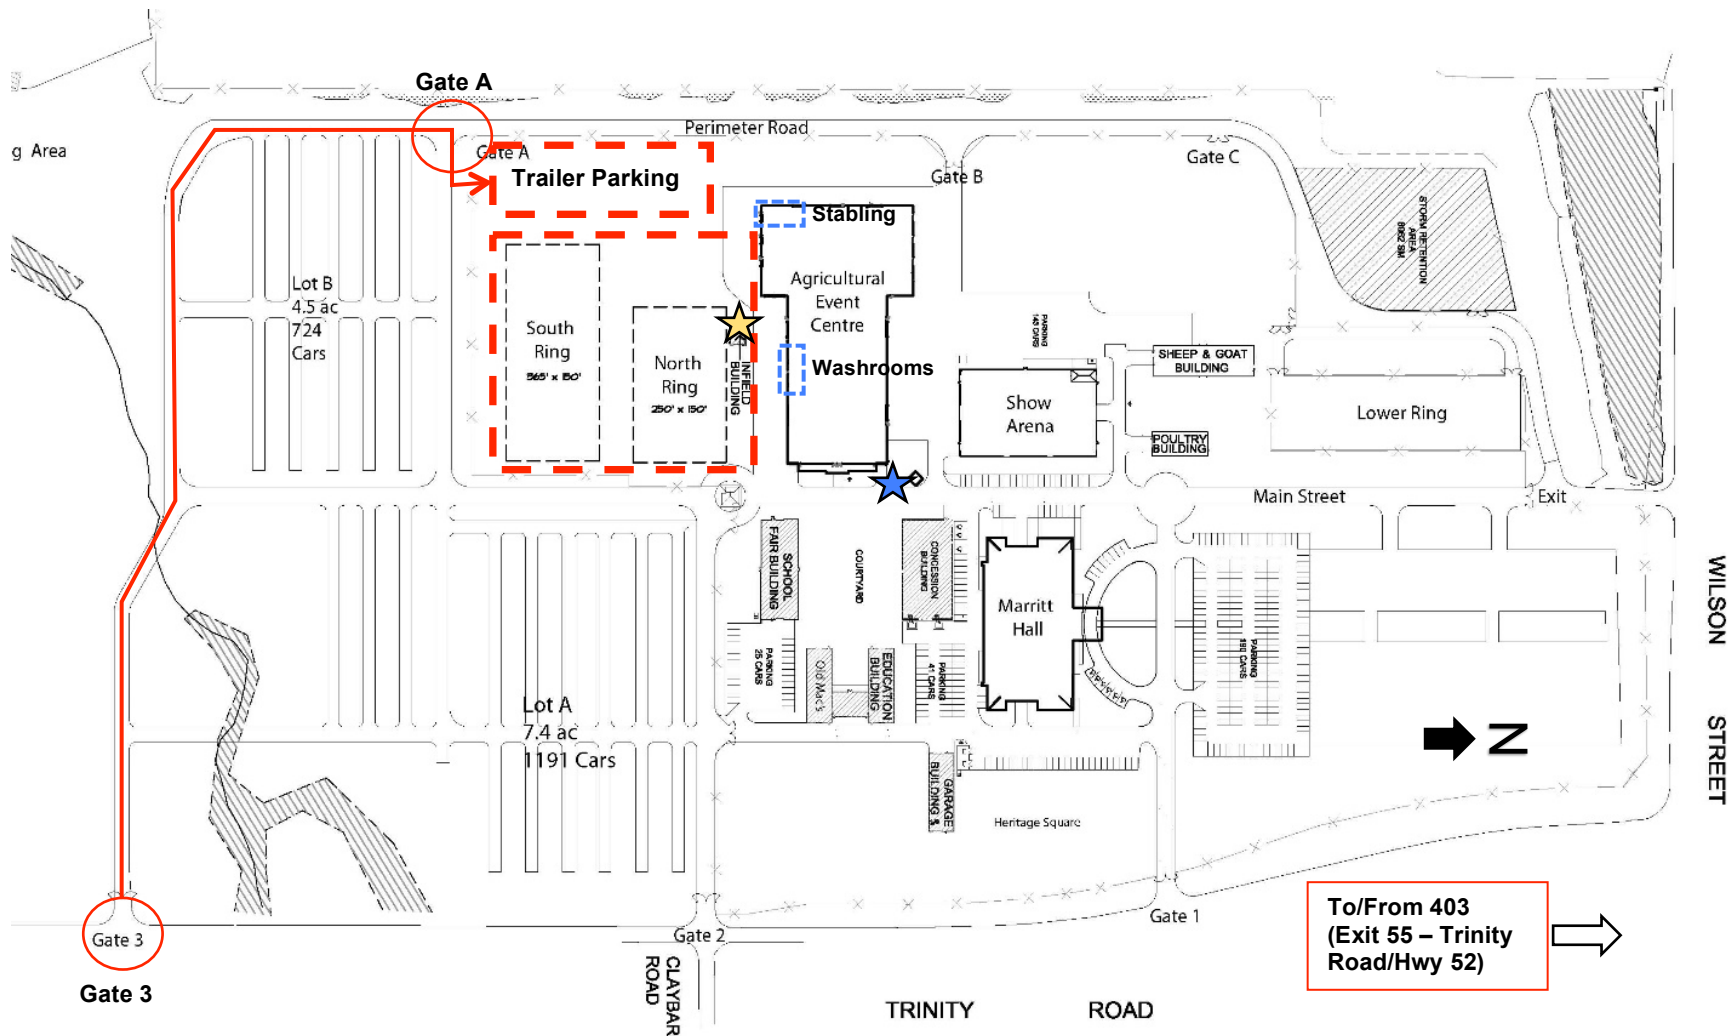

Map of Ancaster Fairgrounds
 Standardbred Horse Show August 31, 2022

- Trailers enter Gate 3 along Trinity Road, drive around south/west of site to Gate A, park along fence.
- Standardbred Show rings are South and North outdoor sand rings.
- Entry desk and water will be in Infield Building (marked with yellow star)
- Washrooms and stabling are in the Agricultural Event Centre - stalls must be paid for in advance and cleaned out at the end of day.
- Tri-County Carriage Association is hosting a carriage driving show in both indoor arenas and a food booth is available at northeast corner of the Agricultural Event Centre (marked with blue star).